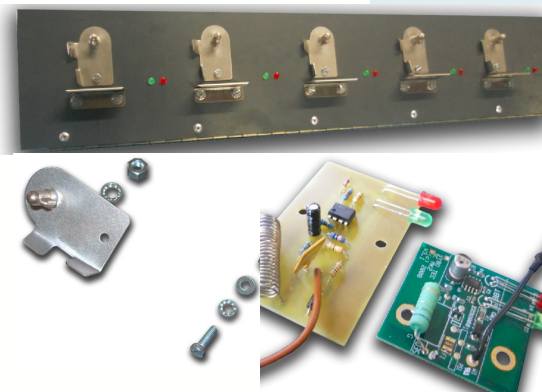

Spares and support

Various spares FOR ALL OUR PRODUCTS ARE KEPT ON HAND AND CAN BE ORDERED immediately. Items such as PC Boards, Locking Brackets and Power Supplies are readily available.